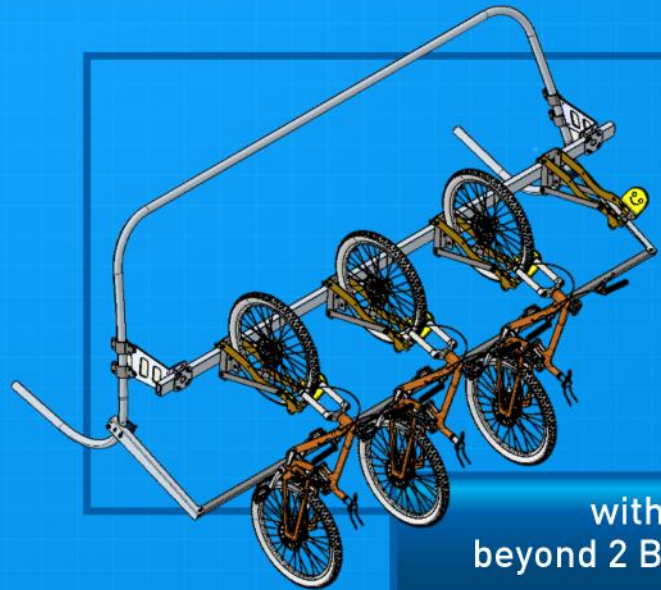

SCALABLE

NO CARRYING NEEDED

20 TO 29 INCH WHEELS FITTING

CE
1267

Bi.Clip Basic

Convertible
Bike carrier for
CHAIRLIFT

Universal and Scalable Bike Carrier

End Guards

3 possible
mounting
positions

Double Wheel

Standard 100 mm
Fat Bike Option 130 mm

Aluminium
12 lbs

with Leg
up to 2 Bi-Basic

without leg
beyond 2 Bi-Basic

+ 33 (0)6 60 72 70 69 - info@bikeonlift.com

www.bikeonlift.com