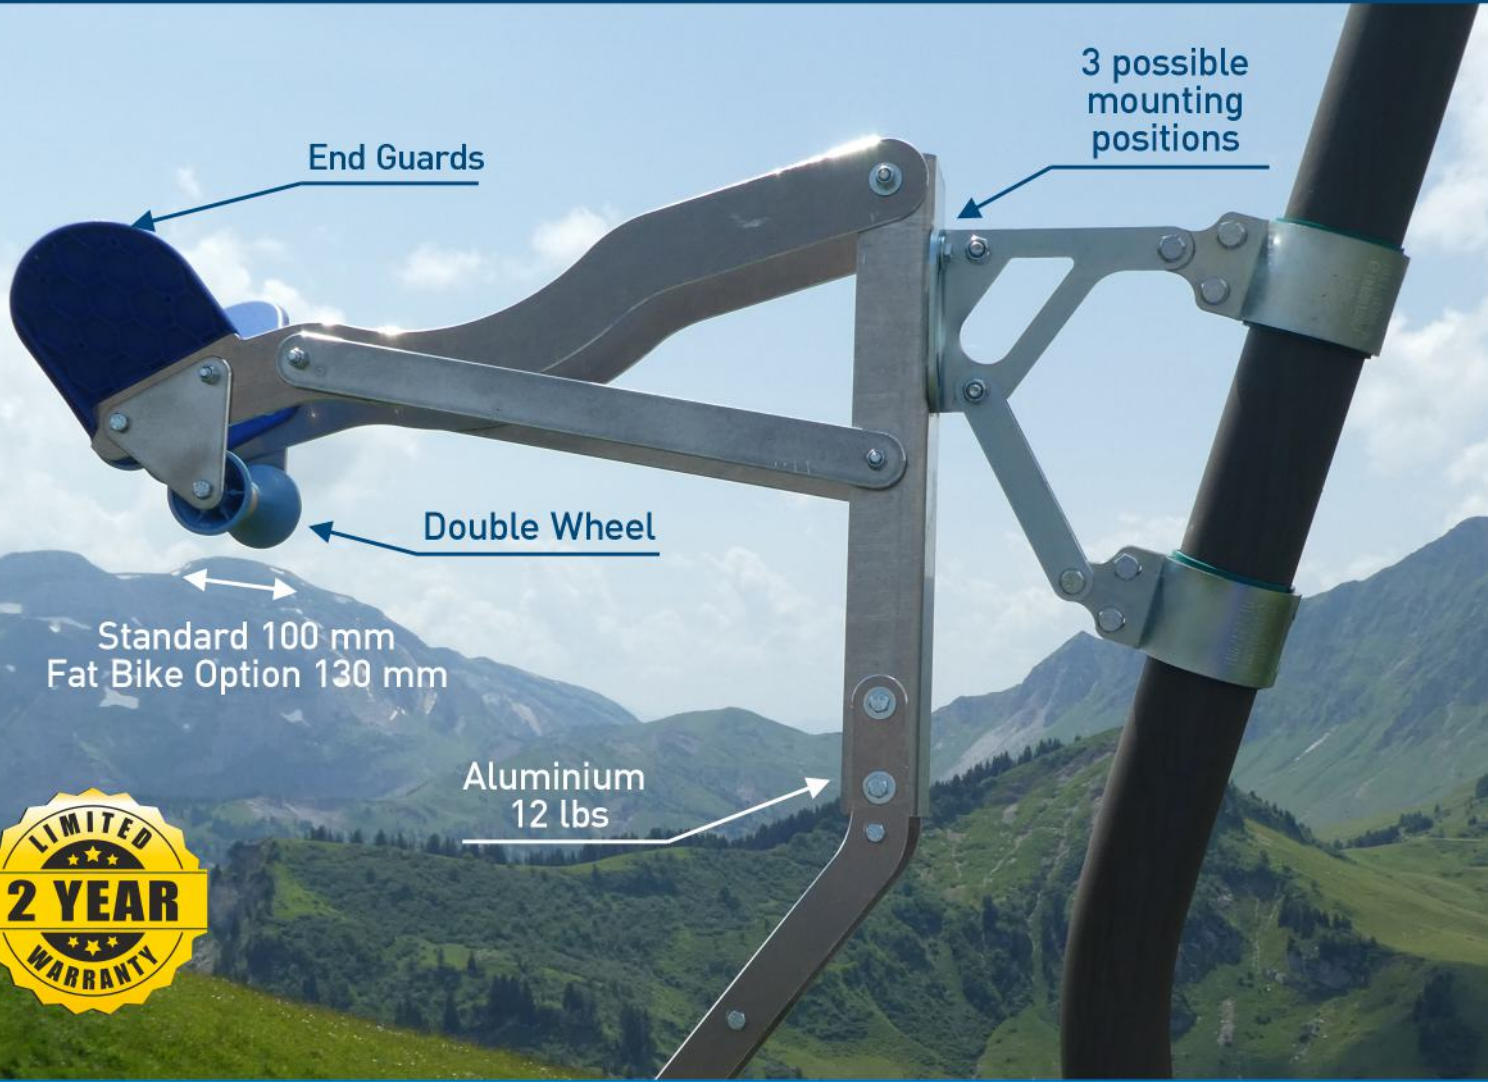

Bi.Clip Basic

Low Cost Bike carrier for **CHAIRLIFT**

Already installed on :

- 6 seat Detachable (multiple 2)
- 4 seat Fix (multiple 2)
- 4 seat Fix (single)

**UNIQUE
PATENTED
COPYWRITED
SYSTEM**

UNIVERSAL FIT

SCALABLE

NO CARRYING NEEDED

20 TO 29 INCH WHEELS FITTING

CE
1267

Bi.Clip Basic

Convertible
Bike carrier for
CHAIRLIFT

Universal and Scalable Bike Carrier

End Guards

3 possible
mounting
positions

Double Wheel

Standard 100 mm
Fat Bike Option 130 mm

Aluminium
12 lbs

with Leg
up to 2 Bi-Basic

without leg
beyond 2 Bi-Basic

+ 33 (0)6 60 72 70 69 - info@bikeonlift.com

www.bikeonlift.com