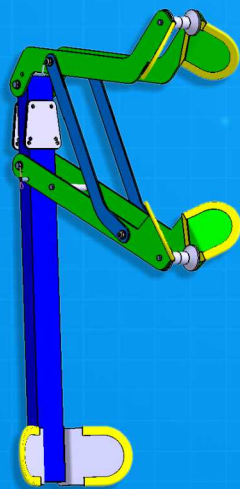

Bi.Clip

Bike carrier for CHAIRLIFT

**UNIQUE
PATENTED
COPYWRITED
SYSTEM**

Already installed on :

- 8 Seat Detachable (multiple 2)
- 8 Seat Detachable (multiple 3)
- 4 Seat Fixed (multiple 2)
- 4 Seat Fixed (single)
- 2 Seat Fixed (single)

UNIVERSAL FIT

SCALABLE

NO CARRYING NEEDED

20 TO 29 INCH WHEELS FITTING

CE
1267

Bi.Clip

Bike carrier for
CHAIRLIFT

Universal bike carrier

Fits up to 100 mm (4 " wide) tires
Option for 130 mm (5 1/8 " wide) Fat Tire

Single

Multiple