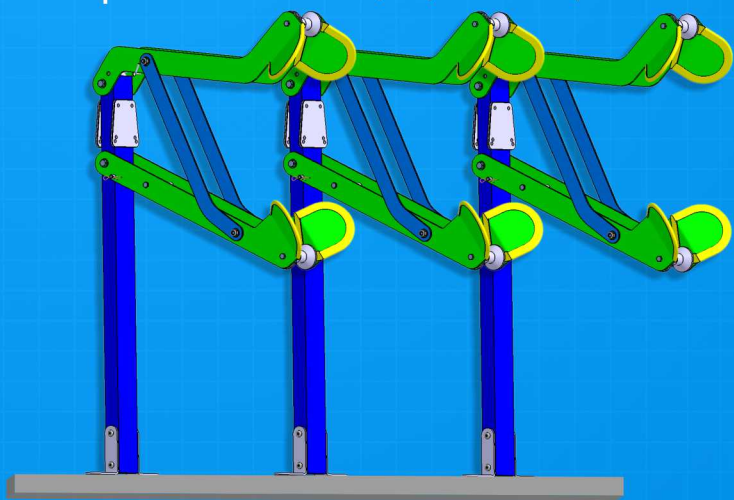

Bi.Clip

Bike carrier for CHAIRLIFT

**UNIQUE
PATENTED
COPYWRITED
SYSTEM**

Already installed on :

- 8 Seat Detachable (multiple 2)
- 8 Seat Detachable (multiple 3)
- 4 Seat Fixed (multiple 2)
- 4 Seat Fixed (single)
- 2 Seat Fixed (single)

UNIVERSAL FIT

SCALABLE

NO CARRYING NEEDED

20 TO 29 INCH WHEELS FITTING

CE
1267

Bi.Clip

Bike carrier for
CHAIRLIFT

Universal bike carrier

Fits up to 100 mm (4 " wide) tires
Option for 130 mm (5 1/8 " wide) Fat Tire

Single

Multiple