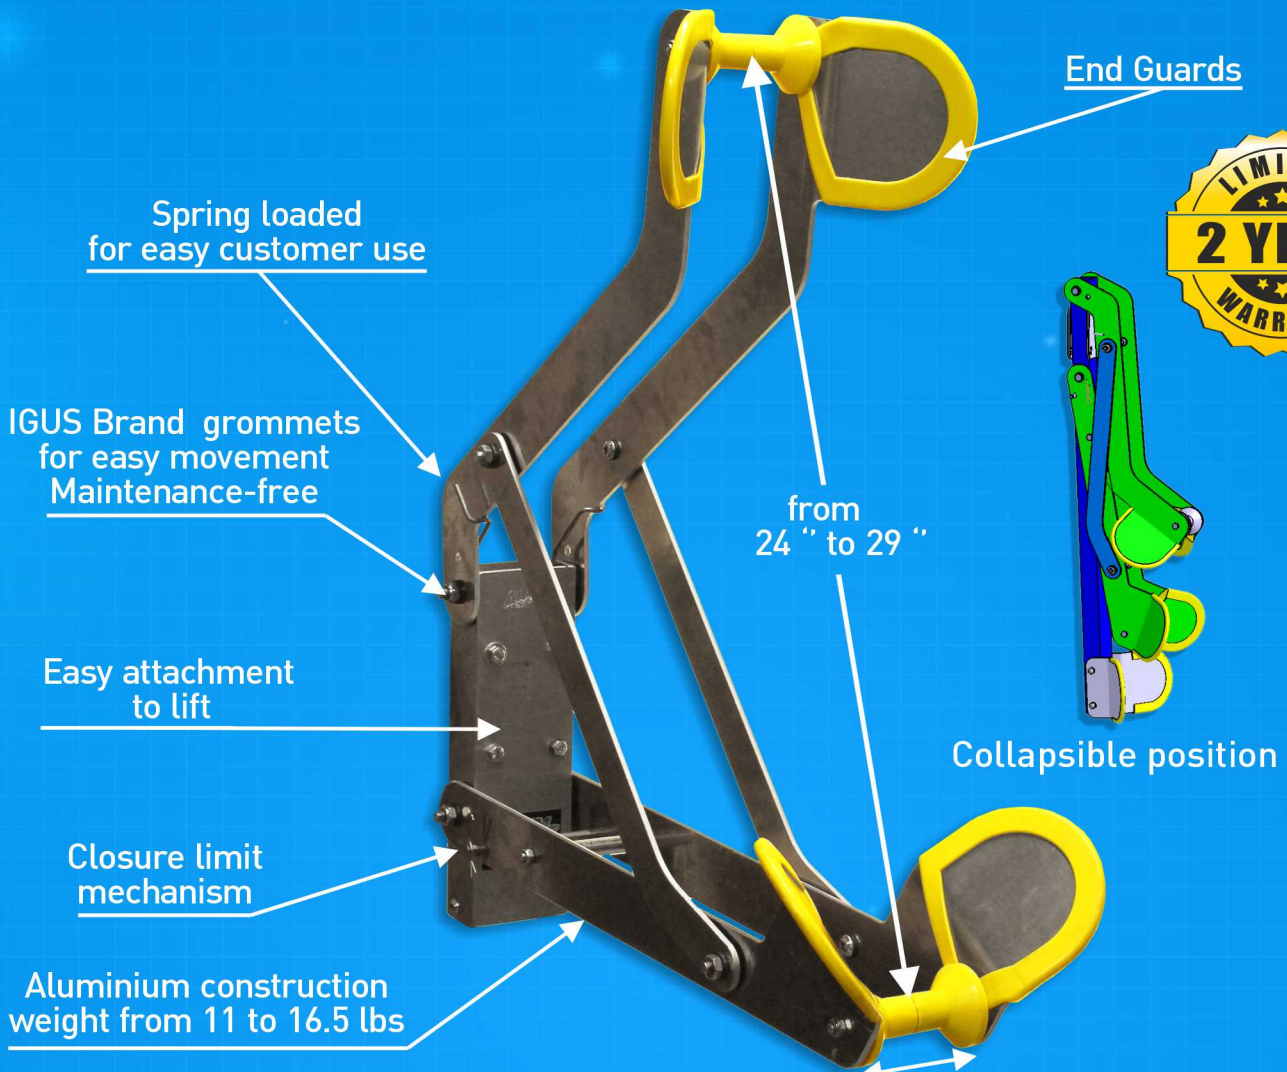

Bi.Clip

Bike carrier for CHAIRLIFT

**UNIQUE
PATENTED
COPYWRITED
SYSTEM**

Already installed on :

- 8 Seat Detachable (multiple 2)
- 8 Seat Detachable (multiple 3)
- 4 Seat Fixed (multiple 2)
- 4 Seat Fixed (single)
- 2 Seat Fixed (single)

UNIVERSAL FIT

SCALABLE

NO CARRYING NEEDED

20 TO 29 INCH WHEELS FITTING

CE
1267

Bi.Clip

Bike carrier for
CHAIRLIFT

Universal bike carrier

Fits up to 100 mm (4 " wide) tires
Option for 130 mm (5 1/8 " wide) Fat Tire

Single

Multiple