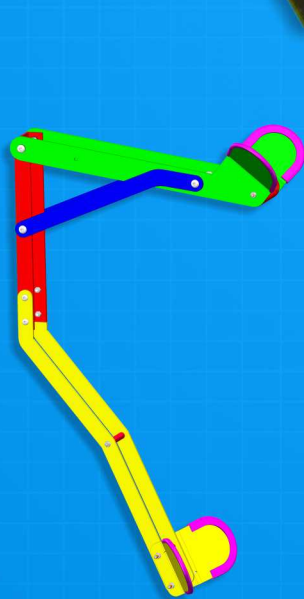

Bi.Clip Basic

Low Cost Bike carrier for **CHAIRLIFT**

**UNIQUE
PATENTED
COPYWRITED
SYSTEM**

Already installed on :

- 6 seat Detachable (multiple 2)
- 4 seat Fix (multiple 2)
- 4 seat Fix (single)

UNIVERSAL FIT

SCALABLE

NO CARRYING NEEDED

20 TO 29 INCH WHEELS FITTING

CE
1267

Bi.Clip Basic

Convertible
Bike carrier for
CHAIRLIFT

Universal and Scalable Bike Carrier

Easy loading
and unloading tilting

End Guards

Easy loading
rolling support

Adjustable
mounting area
on lift side

Fits up to 100 mm (4" wide) tires
Option for 130 mm (5 1/8" wide) Fat Tire

Aluminium
construction
weight 11 lbs

Single

Multiple