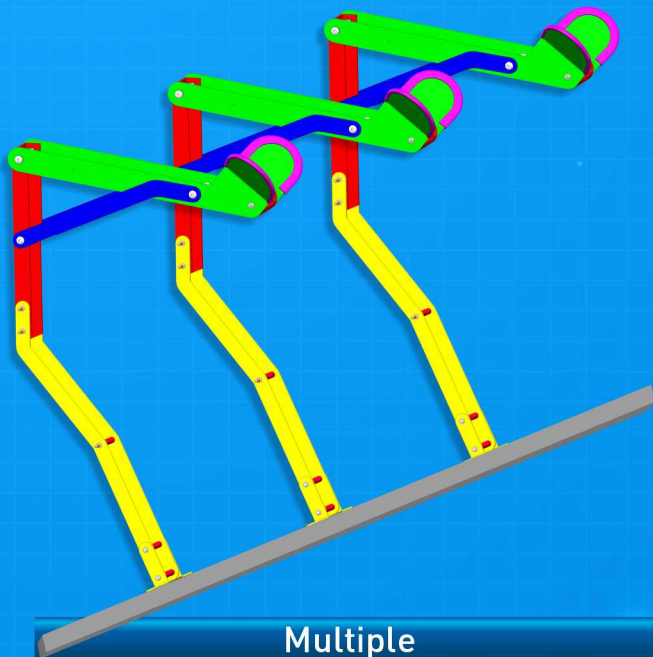

End Guards

Easy loading
rolling support

Adjustable
mounting area
on lift side

Fits up to 100 mm (4" wide) tires
Option for 130 mm (5 1/8" wide) Fat Tire

Aluminium
construction
weight 11 lbs

Single

Multiple